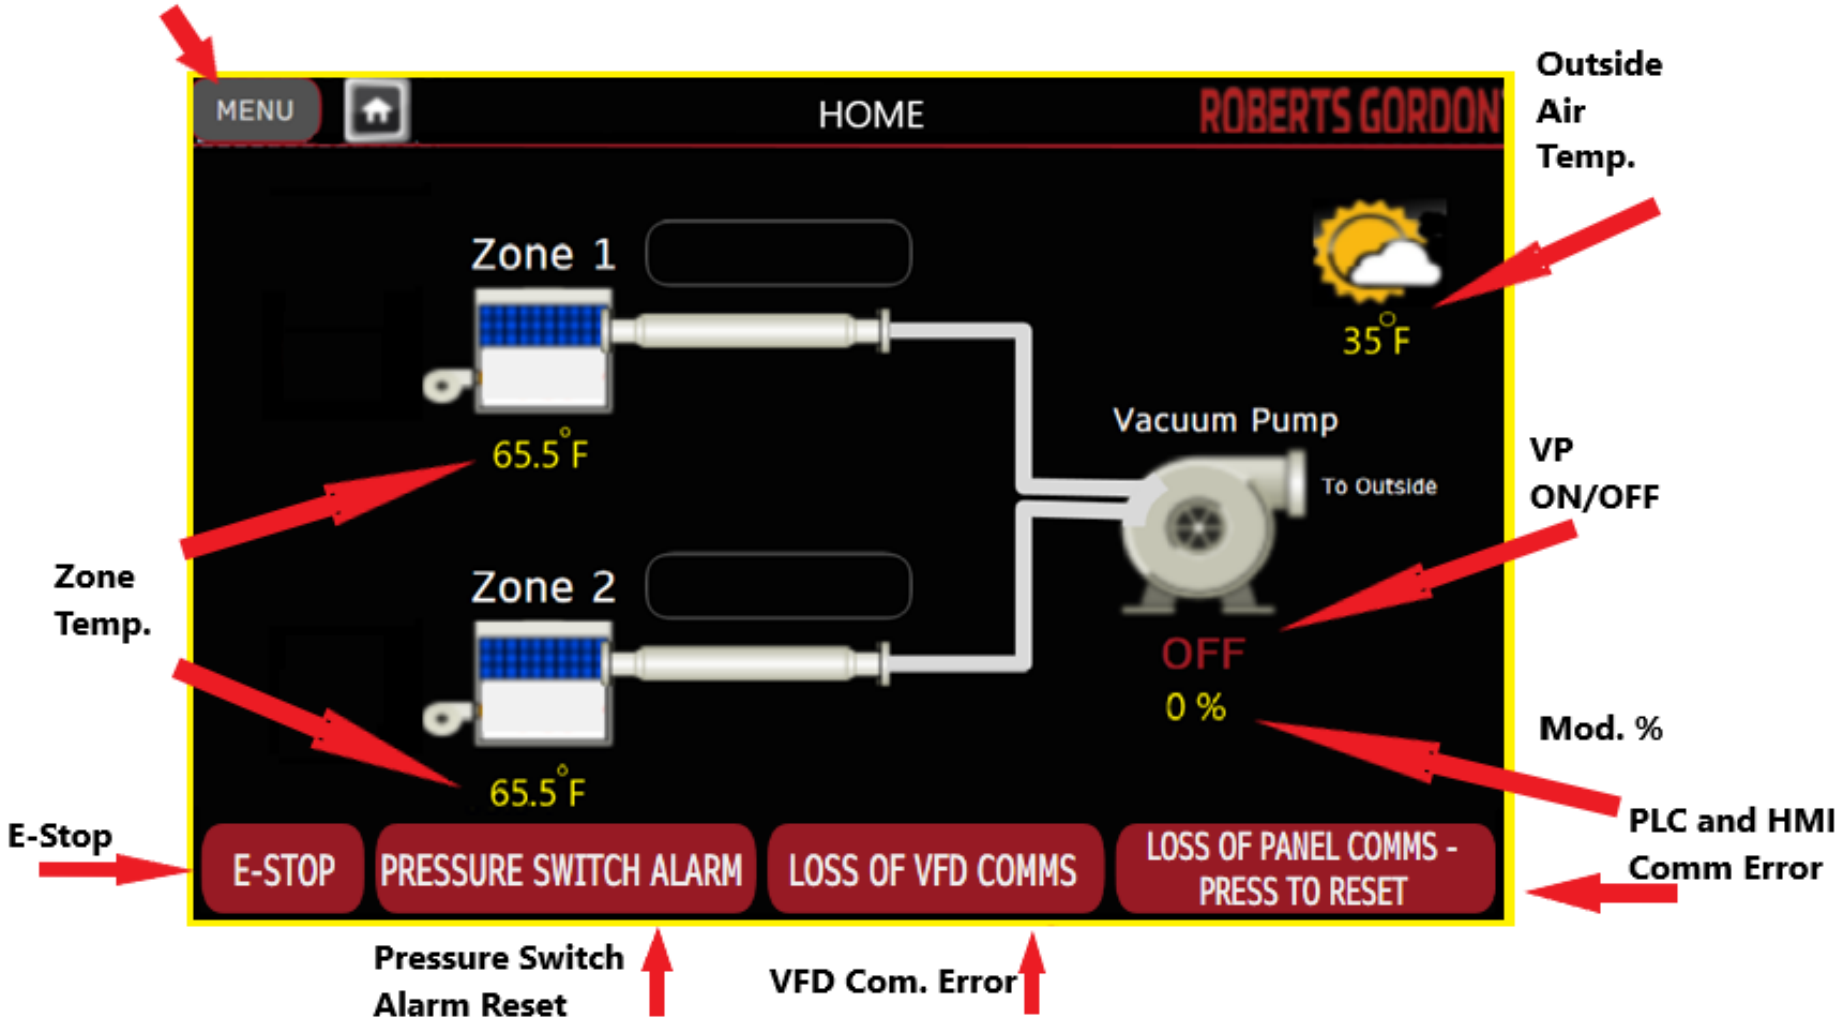

ROBERTS GORDON® Heating Controller - Home Screen

Provides general information for Zones 1 & 2, such as:

- Outside air temperature
- Zone temperatures
- Pressure switch alarm & VFD communication lost warning
- Pump modulating percentage
- MENU navigates to menu screen

Main Menu

- Descriptions for all functions are provided.
- MENU navigates to menu screen.