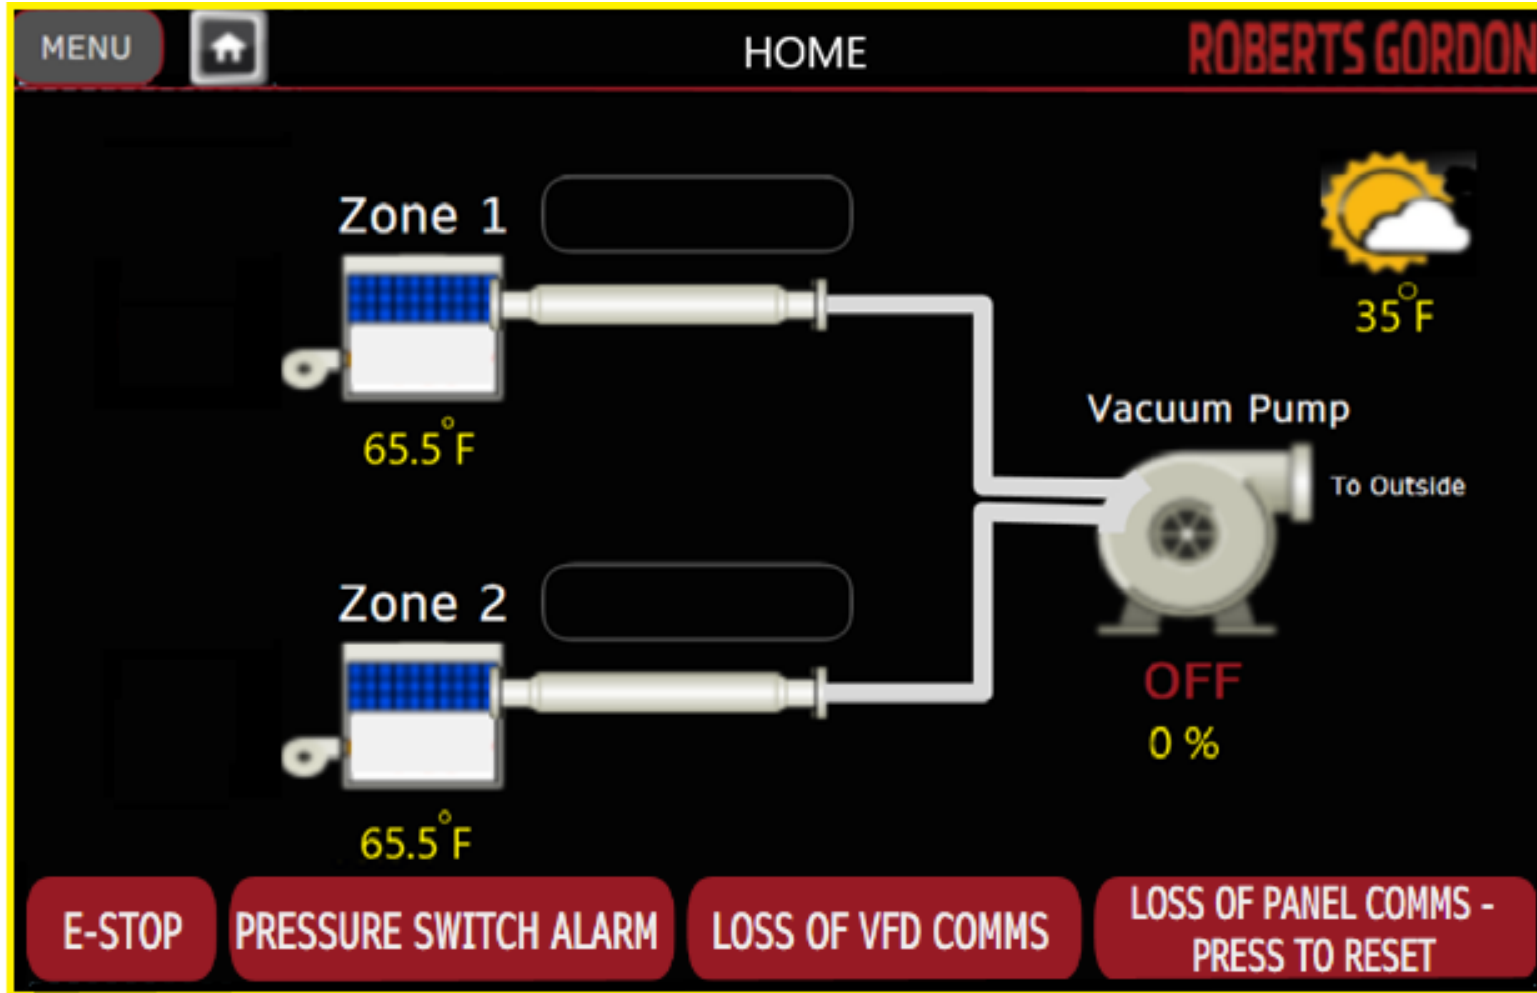

ROBERTS GORDON® Heating Controller - Home Screen

Provides general information for Zones 1 & 2, such as:

- Outside air temperature
- Zone temperatures
- Pressure switch alarm & VFD communication lost warning
- Pump modulating percentage
- MENU navigates to menu screen

Main Menu

- Descriptions for all functions are provided.
- MENU navigates to menu screen.