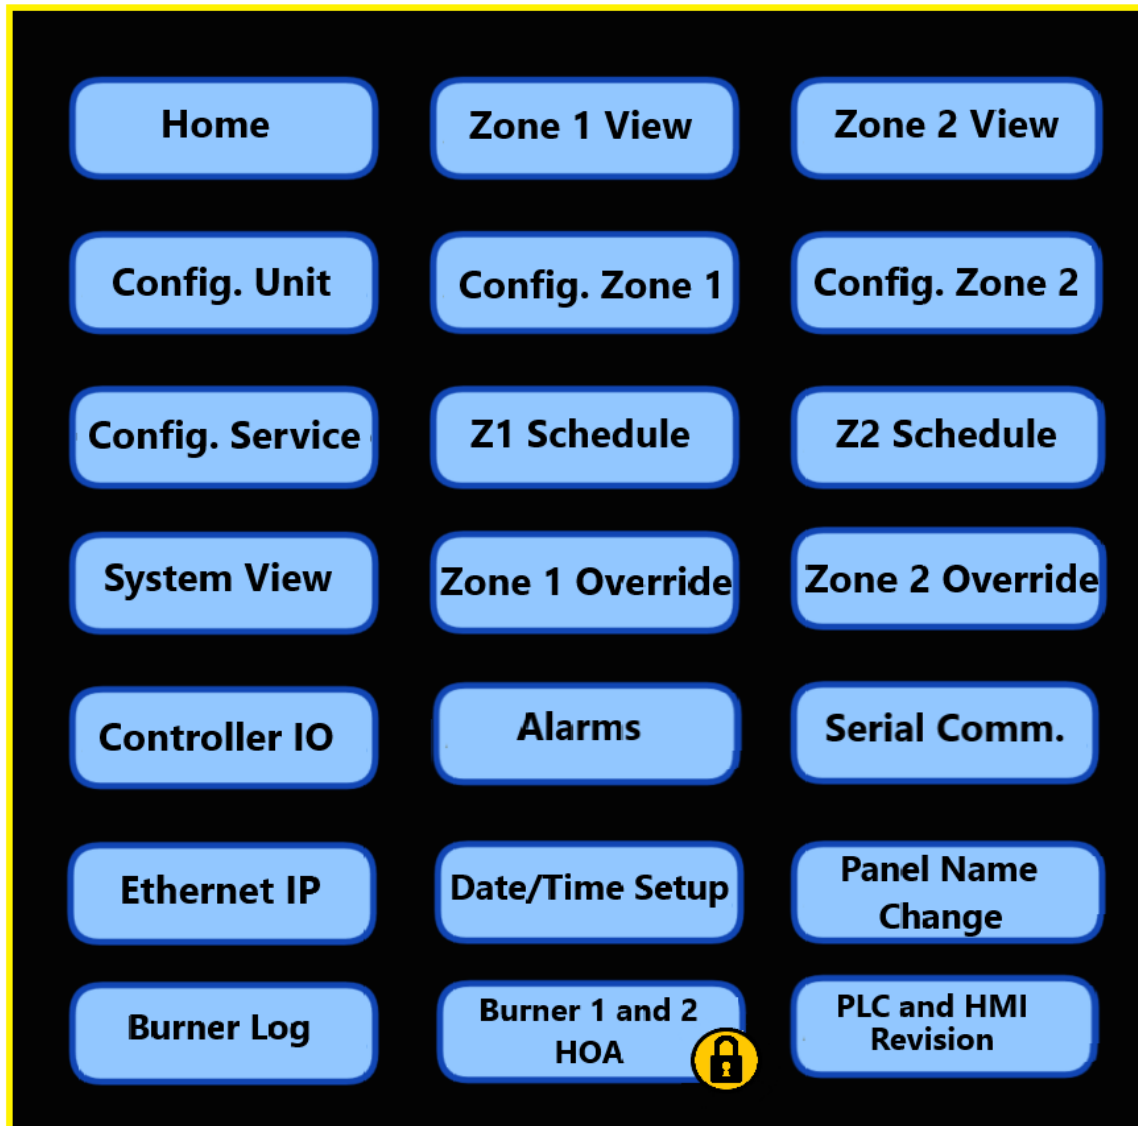

ROBERTS GORDON® Heating Controller – Menu Screen

- The screens shown are accessible from the Menu screen.
- To review and set screen parameters, click on each screen.